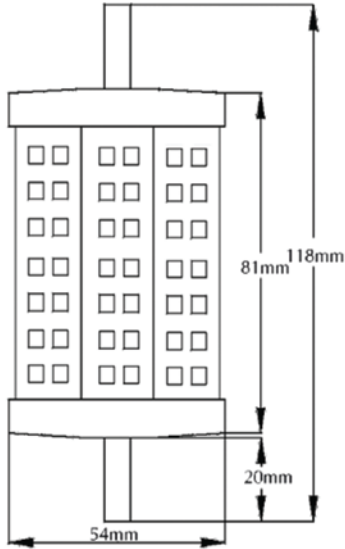

### DESCRIPTION:

Power: 10W

Flux: 780 - 830lm

Socket: R7S

Energy saving, environment-friendly.

### TECHNICAL SPECIFICATION

Model No.	Q-R7S-10W
Size	480*330*350mm
Power	10W
LED Source	5050SMD
CCT	3000/4500/>6000K
Lumens Output	780-830lm
Voltage	85-265V AC
Lamp Base	R7S
Life span	>40,000hrs
Beam angle	200°
Material	Extruded aluminum
LED Quantity	42pcs